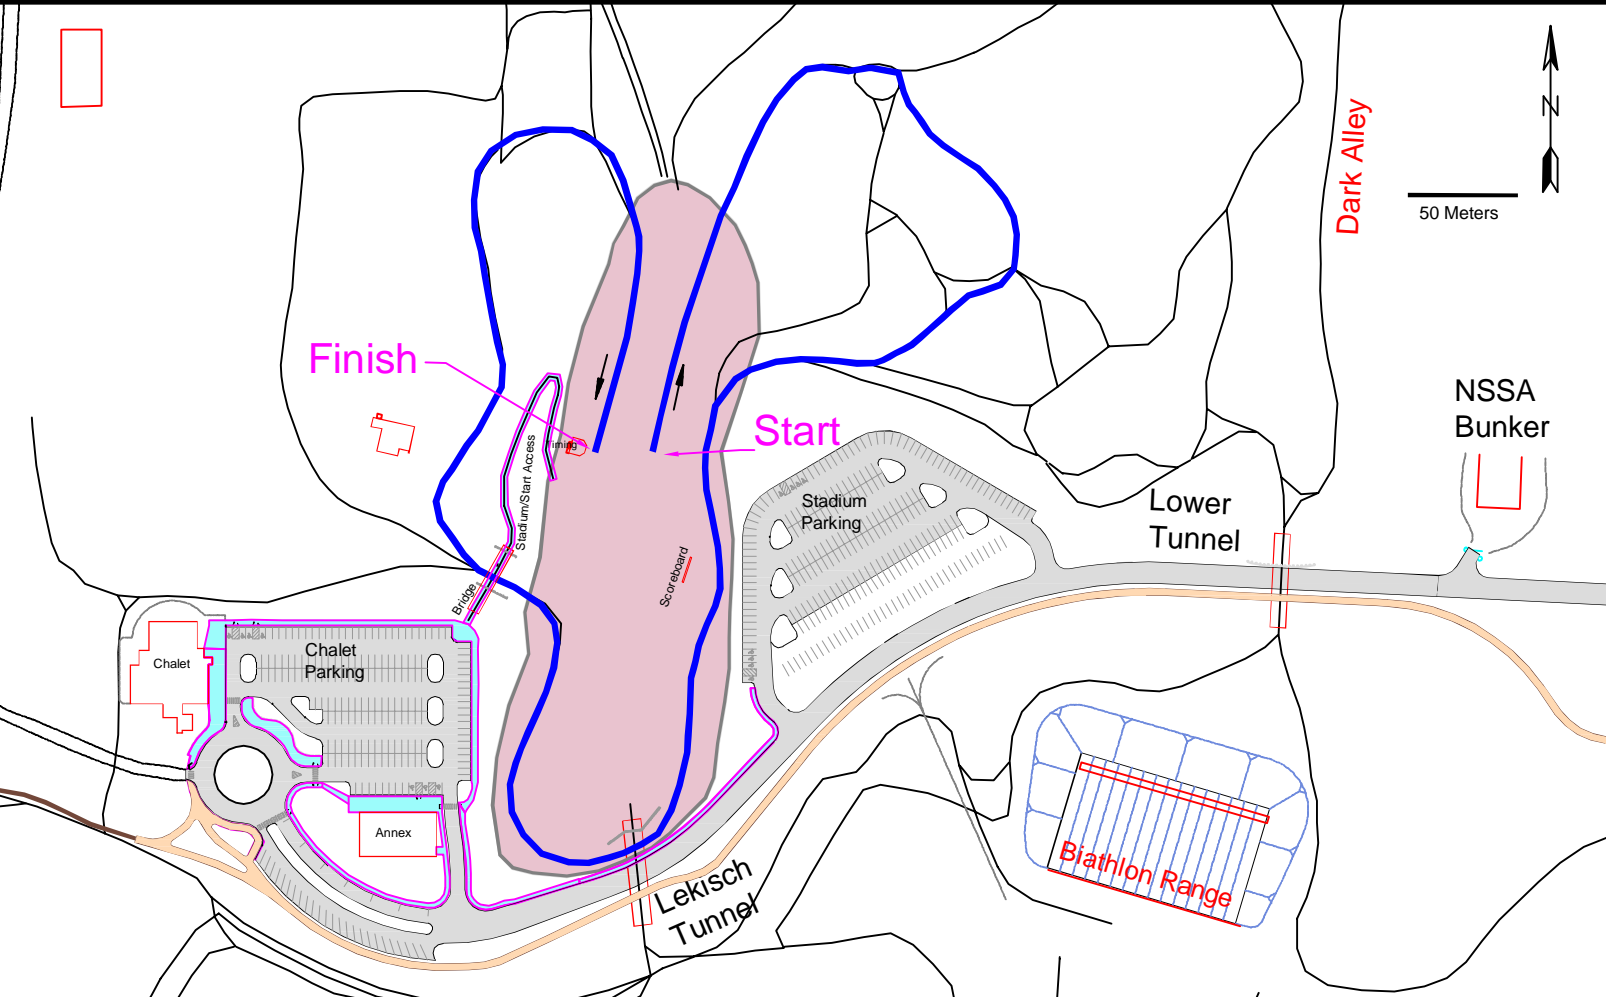

2009-2010 Besh Cup Race Series

Besh Cup #1 - December 19, 2009

1.1 km Freestyle Sprint J4, J5, J6

Mapping Provided by:  CRW ENGINEERING GROUP LLC

Legend

-  Race Course
-  Ski Trails
-  Stadium Area

Kincaid Park - Anchorage, AK

Mapping Provided by:

Legend

- Race Course
- Ski Trails
- Stadium Area

Kincaid Park - Anchorage, AK

Mapping Provided by: **CRW ENGINEERING GROUP, LLC**

Legend

- Race Course
- Ski Trails
- Stadium Area

Kincaid Park - Anchorage, AK

Mapping Provided by: **CRW ENGINEERING GROUP LLC**

Legend

- Race Course
- Ski Trails
- Stadium Area

Kincaid Park - Anchorage, AK