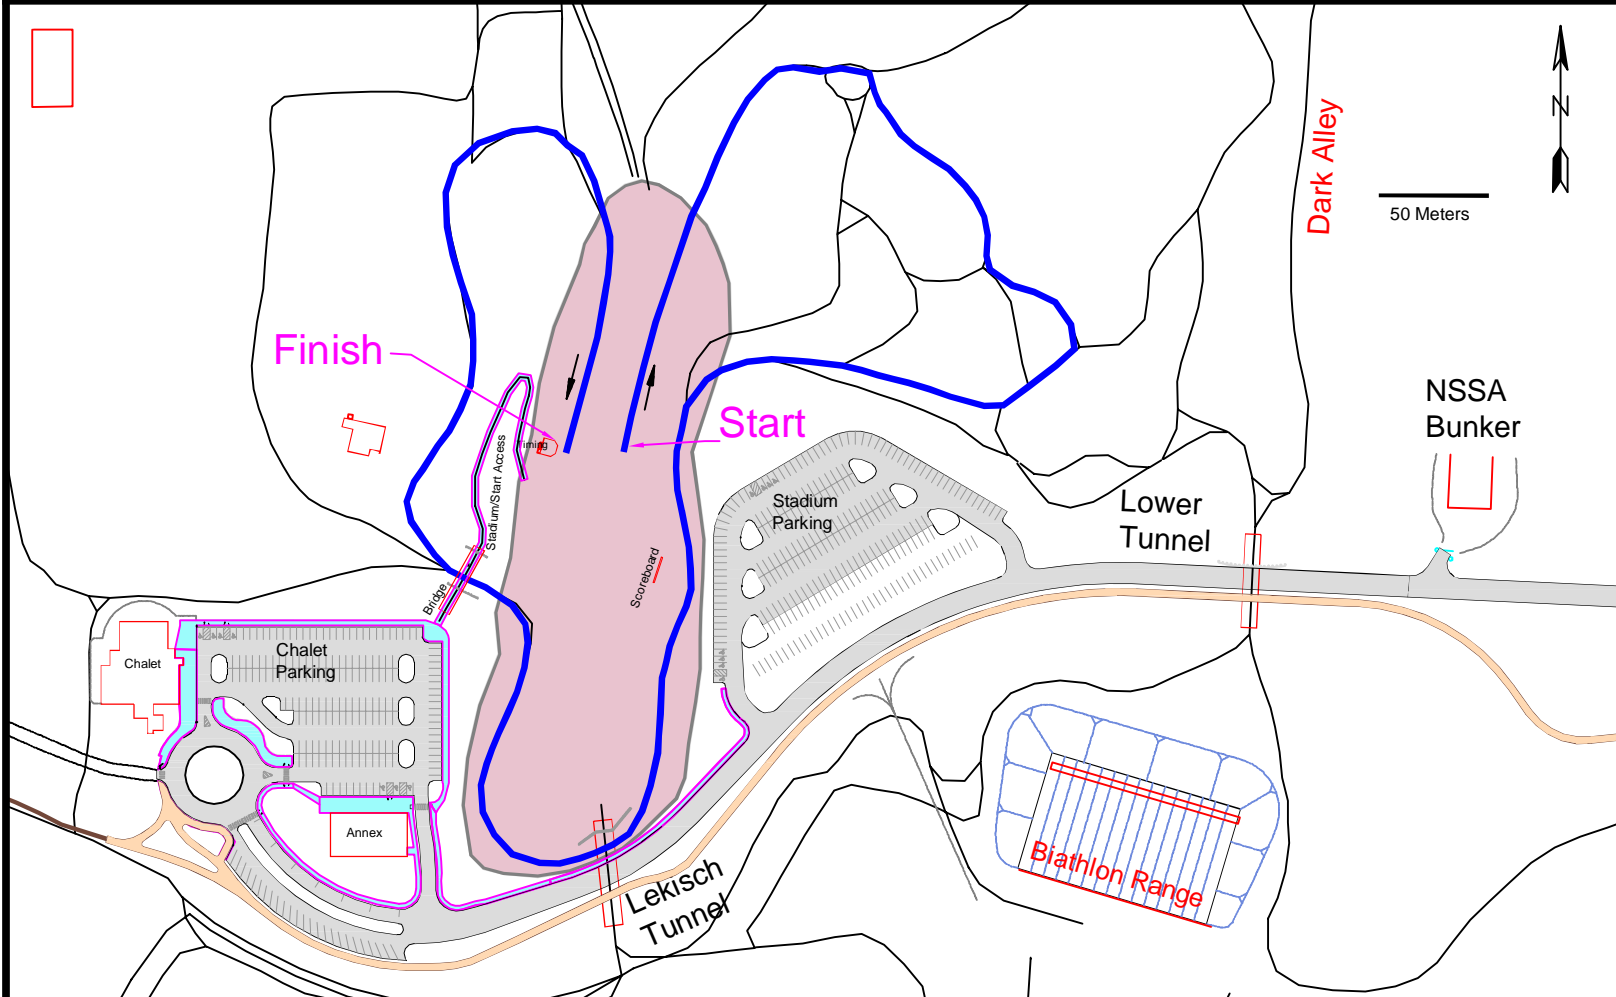

2009-2010 Besh Cup Race Series

Besh Cup #1 - December 19, 2009

1.1 km Freestyle Sprint J4, J5, J6

Mapping Provided by:  CRW ENGINEERING GROUP LLC

Legend

-  Race Course
-  Ski Trails
-  Stadium Area

Kincaid Park - Anchorage, AK

Mapping Provided by:

Legend

- Race Course
- Ski Trails
- Stadium Area

Kincaid Park - Anchorage, AK

Mapping Provided by: **CRW ENGINEERING GROUP, LLC**

Legend

- Race Course
- Ski Trails
- Stadium Area

Kincaid Park - Anchorage, AK

Mapping Provided by: **CRW ENGINEERING GROUP LLC**

Legend

- Race Course
- Ski Trails
- Stadium Area

Kincaid Park - Anchorage, AK