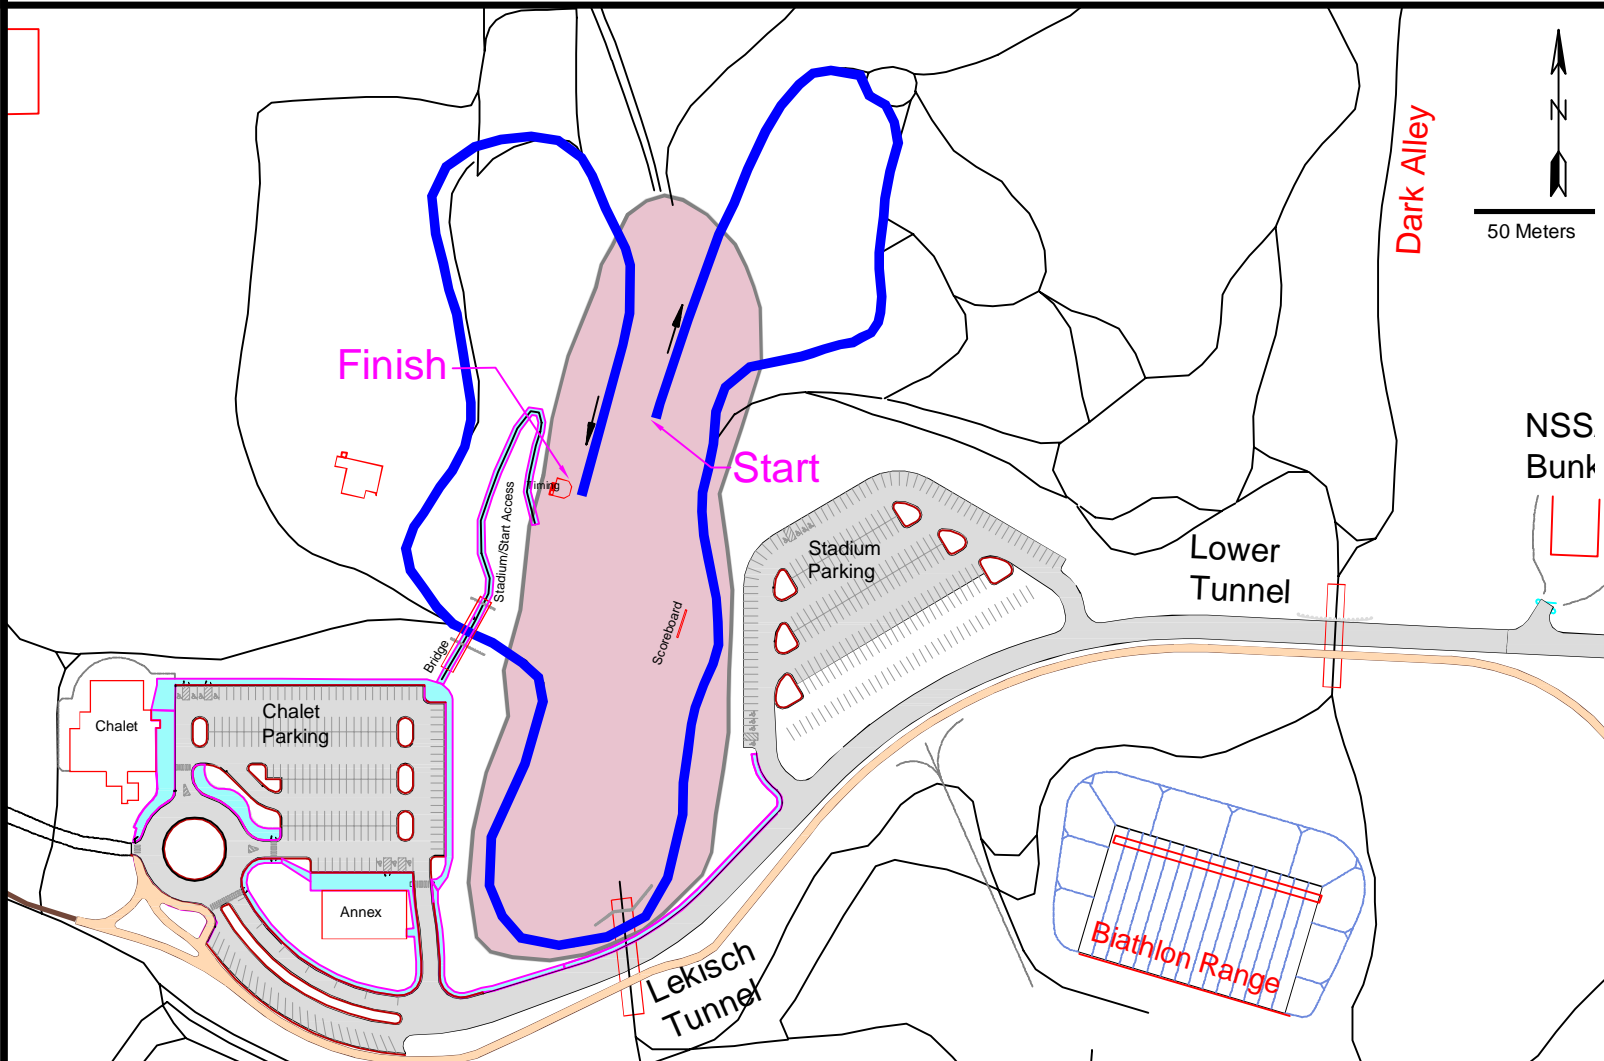

2009-2010 Besh Cup Race Series

Besh Cup #1 - December 19, 2009

1.1 km Freestyle Sprint J4, J5, J6

Mapping Provided by:  CRW ENGINEERING GROUP LLC

Legend

-  Race Course
-  Ski Trails
-  Stadium Area

Kincaid Park - Anchorage, AK

Mapping Provided by:

Legend

- Race Course
- Ski Trails
- Stadium Area

Kincaid Park - Anchorage, AK

Mapping Provided by: **CRW ENGINEERING GROUP, LLC**

Legend

- Race Course
- Ski Trails
- Stadium Area

Kincaid Park - Anchorage, AK

Mapping Provided by: **CRW ENGINEERING GROUP LLC**

Legend

- Race Course
- Ski Trails
- Stadium Area

Kincaid Park - Anchorage, AK