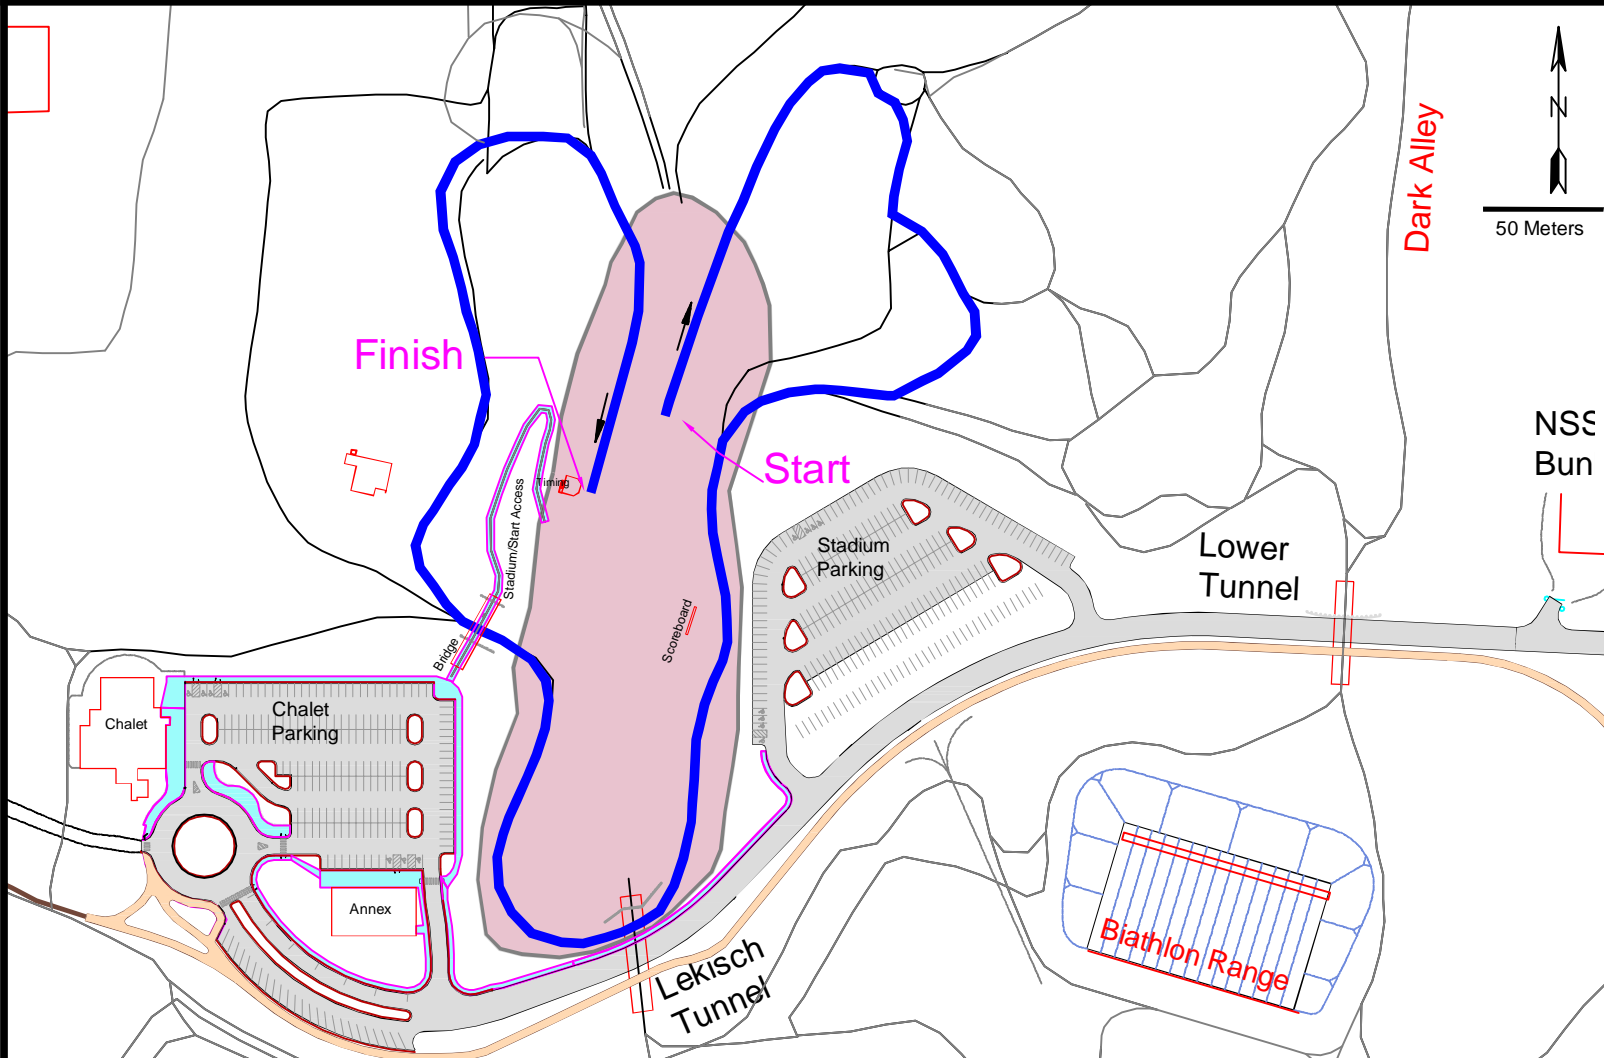

2009-2010 Besh Cup Race Series

Besh Cup #1 - December 19, 2009

1.1 km Freestyle Sprint J4, J5, J6

Mapping Provided by:  CRW ENGINEERING GROUP LLC

Legend

-  Race Course
-  Ski Trails
-  Stadium Area

Kincaid Park - Anchorage, AK

Mapping Provided by:

Legend

- Race Course
- Ski Trails
- Stadium Area

Kincaid Park - Anchorage, AK

Mapping Provided by: **CRW ENGINEERING GROUP, LLC**

Legend

- Race Course
- Ski Trails
- Stadium Area

Kincaid Park - Anchorage, AK

Mapping Provided by: **CRW ENGINEERING GROUP LLC**

Legend

- Race Course
- Ski Trails
- Stadium Area

Kincaid Park - Anchorage, AK